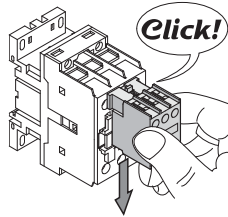

LOVATO ELECTRIC S.P.A.

1. **I** ISTRUZIONI DI MONTAGGIO PER OTTENERE CONTATTORI BFK
   (Accessori G460-G464-BFX10K3-BFX10K4)
2. **GB** ASSEMBLY INSTRUCTIONS TO OBTAIN BFK CONTACTORS
   (Change kit G460-G464-BFX10K3-BFX10K4)
3. **D** ANWEISUNG FÜR DIE UMSTELLUNG IM SCHÜTZ BFK
   (Zubehör G460-G464-BFX10K3-BFX10K4)
4. **E** INSTRUCCIONES DE MONTAJE PARA OBTENER
   CONTACTORES BFK (accesorios G460, G464, BFX10K3-BFX10K4)

11 G460 + BF09...A	=	BFK09
11 G460 + BF12...A	=	BFK12
11 G460 + BF18...A	=	BFK18
11 G460 + BF2600A	=	BFK26
11 G460 + BF3200A	=	BFK32
11 G460 + BF3800A	=	BFK38

BFX10K3 + BF5000A	=	BFK50
BFX10K3 + BF6500A	=	BFK65
BFX10K3 + BF8000A	=	BFK80
BFX10K4 + BF9500A	=	BFK95
BFX10K4 + BF11500A	=	BFK115
BFX10K4 + BF15000A	=	BFK150

1

2

3

4A

BFK09...BFK38

4B

BFK50...BFK150